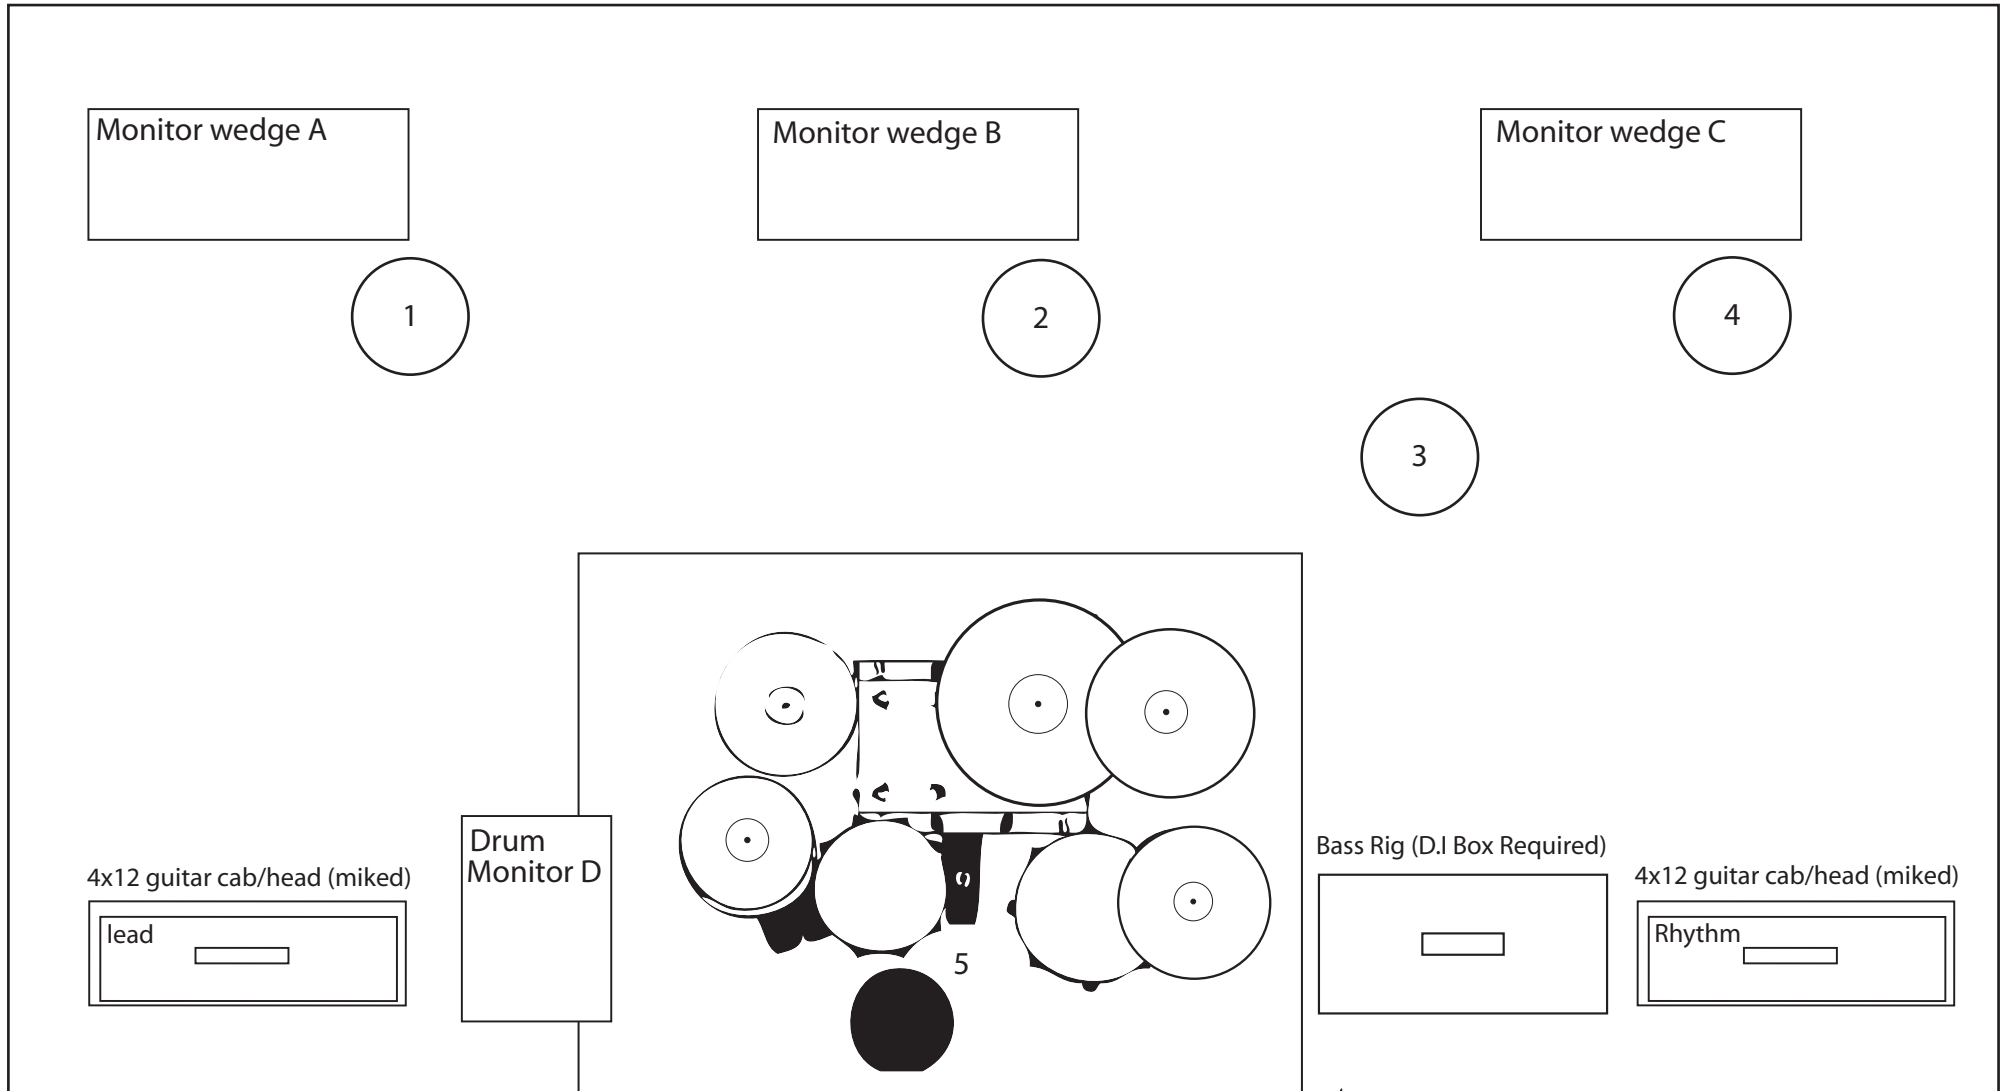

# Kamikaze Sperm Stage plan

1. Lead Guitar / Vocal (boom Stand)
2. Rhythm Guitar / Vocal (boom stand)
3. Bass player
4. Sax (clip on mic provided as backline, otherwise SM58 or equivalent on boom stand)
5. Drums (kick, snare, floor tom and overhead mics)